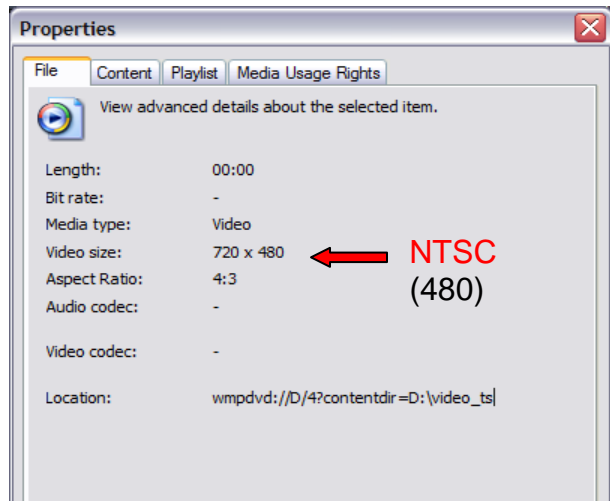

PAL or NTSC?

Most videos we have will be encoded PAL or NTSC. This has to do with the color and frame encoding for picture output to television. While there are several technical differences, the best way to quickly determine if a DVD is in NTSC or PAL format is to check the picture size. PAL has more horizontal lines than NTSC, 576 compared to 480.

You can do this in Windows Media Player by playing the DVD using Windows Media Player, then going to **File > Properties** and looking at the line that says “video size.”

If it is 720 x 576, it's probably PAL

If it is 720 x 480, it's probably NTSC