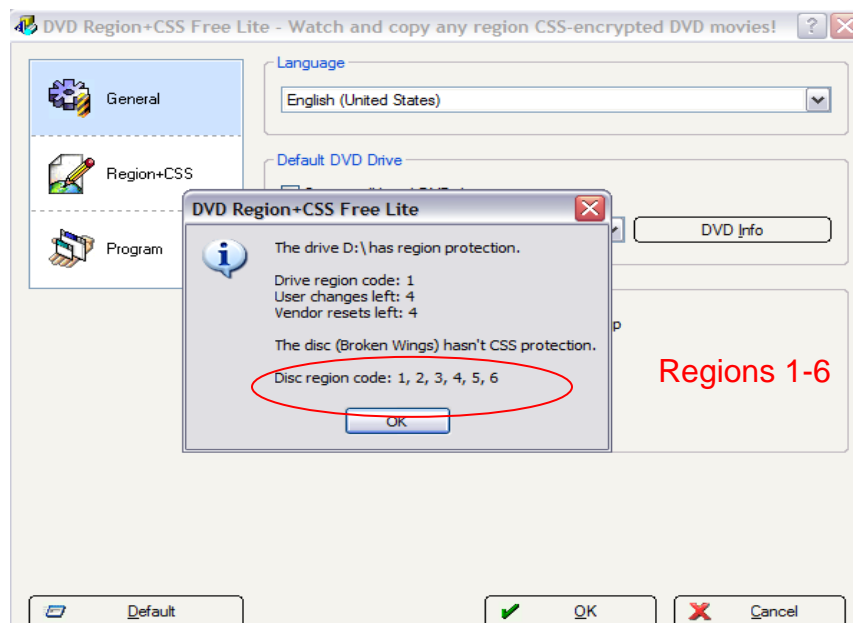

DVD Regions

DVDs can have a specific regional code or codes, or they can be playable in all 8 regions (region-free). If a DVD won't play on your computer without DVD Region+CSS Free Lite running, or it returns a message that you need to change your DVD drive's region settings, then the DVD is not a region 1 or region free DVD.

You can verify the DVD's region by opening DVD Region+CSS Free Lite (clicking the icon or find it in your programs list from the start menu) and clicking “**DVD Info**.”