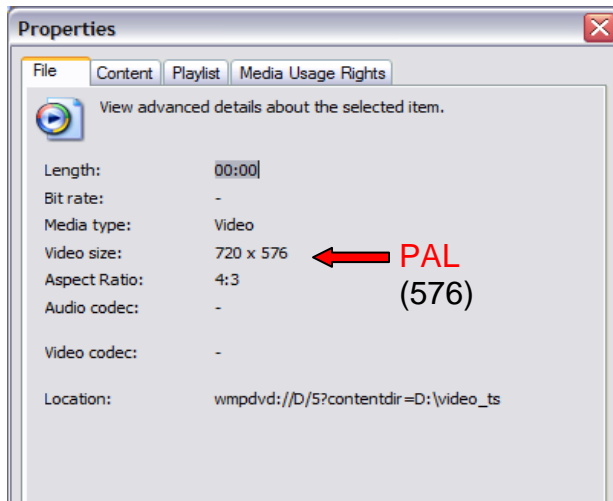

PAL or NTSC?

Most videos we have will be encoded PAL or NTSC. This has to do with the color and frame encoding for picture output to television. While there are several technical differences, the best way to quickly determine if a DVD is in NTSC or PAL format is to check the picture size. PAL has more horizontal lines than NTSC, 576 compared to 480.

You can do this in Windows Media Player by playing the DVD using Windows Media Player, then going to **File > Properties** and looking at the line that says “video size.”

If it is 720 x 576, it's probably PAL

If it is 720 x 480, it's probably NTSC